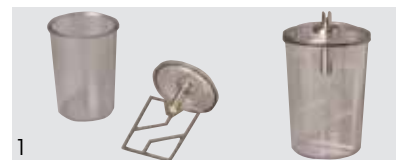

*Other voltages on request

Included in delivery	Item no.:
Beaker, medium cpl. 350 ml	171283
Mounting set	174358
PVC hose Ø 8 x 6 textile (blue) 2 m**	320026
Accessories	Item no.:
Table stand (W 219 x H 467 x D 308 mm)	171777
Beaker, extra small cpl. 75 ml	171295
Beaker, small cpl. 200 ml	171230
Beaker, medium cpl. 350 ml	171283
Beaker, large cpl. 600 ml	171237
Beaker, extra large cpl. 1000 ml	171269
PVC hose Ø 8x6 textile (blue) per meter**	320026
Vacuum washing beaker 600 ml	171275

Technical changes reserved

Wamix-Comfort IV with wall mount

Wamix-Classic IV and Wamix-Injector IV with wall mount

1. 1000 ml, 2. 600 + 350 ml, 3. 75 ml + 200 ml

Major features at a glance

- compact vacuum stirrers for low-cost entry to vacuum technology
- bubble-free mixing of plasters, embedding materials and silicone
- user-friendly operation, push-button start
- low-maintenance
- simple cleaning thanks to stay-clean surfaces
- 350 ml beaker and wall bracket supplied, table stand and other beaker sizes available as extras