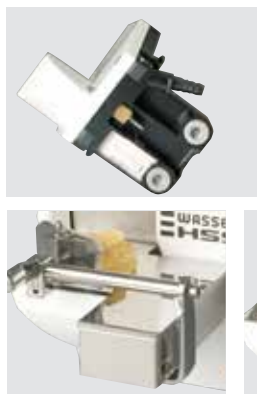

- versatile, powerful wet trimmer
- can be used with all Wassermann discs
- high speed - 3000 min⁻¹
- very powerful, nearly maintenance-free motor, splash protected according to IP 54
- sturdy, oxidation-free bench with longitudinal slots and side openings – no water spills
- supplied with solenoid valve for automatic water supply
- powerful disc and internal rinsing
- easy to open using rear handle
- large work section 14.5 x 10.5 cm

HSS-88 incl. grinding disc	Item no.:
incl. diamond grinding disc	168998
incl. Dia-Quick grinding disc (partly diamonded)	168996
incl. corundum grinding disc	168999
incl. foil grinding disc	168991

Incl. in delivery	Item no.:
Inclined support	168037
Supply hose 1 m	320006
Discharge hose 1 m	320017
Accessories	Item no.:
Conversion kit for HSS-88, Dia-Quick and foil grinding disc	168071
Grinding device KMS according to B. E. G. G.	168080
Directional light GTE	168081
Template for upper jaw to trim the lower jaw tube level	168082
Wall console	168056
Sealing grease for trimmer, 25 ml	629002
Truing apparatus to roughen corundum grinding disc	710001
Spare diamond grinding disc incl. puller and grease	168063
Spare Dia-Quick grinding disc (partly diamonded), incl. grease	162063
Spare corundum grinding disc, incl. puller and grease	168024
Spare foil grinding disc, 1 set = 4 pieces, incl. grease	162013
Spare foil grinding disc, fine, 1 set = 4 pieces, incl. grease	162023
Puller for grinding disc change	164026

*Other voltages on request

Technical changes reserved

HSS-88 with special accessories for orthodontics

HSS-88 with inclined support

Major features at a glance

- most-purchased trimmer from Wassermann
- can be used with all Wassermann discs and orthodontic attachments
- 3000 min⁻¹
- powerful 1000 Watt motor
- multiple expansion options
- the grinding attachment KMS can be delivered also on swiss- and EOS-version